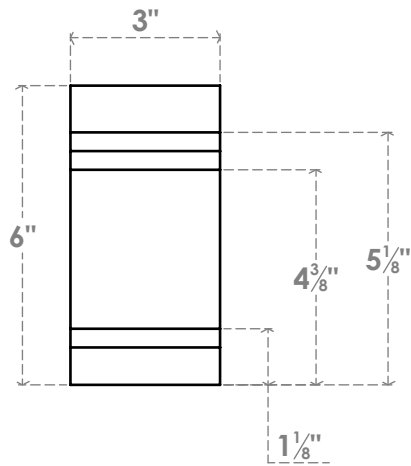

RFTP03X06X42PEC

3"W X 6"H X 42"L PESCADERO ARCHITECTURAL GRADE PVC RAFTER TAIL

SIDE PROFILE

FRONT PROFILE

ISOMETRIC

EKENA MILLWORK
 2300 WEST MAIN ST.
 CLARKSVILLE, TX 75426
 TOLL FREE: 866-607-0453
 WWW.EKENAMILLWORK.COM

NOTES

1. INSTALLATION TO BE COMPLETED IN ACCORDANCE WITH MANUFACTURER'S SPECIFICATIONS.
2. DRAWING MAY NOT BE TO SCALE
3. THIS DRAWING IS INTENDED FOR DESIGN AND PLANNING PURPOSES ONLY.
4. ALL INFORMATION CONTAINED HEREIN WAS CURRENT AT THE TIME OF DEVELOPMENT BUT MUST BE REVIEWED AND APPROVED BY THE PRODUCT MANUFACTURER TO BE CONSIDERED ACCURATE.
5. ARCHITECTURAL GRADE PVC PRODUCTS ARE MADE FROM EXPANDED CELLULAR PVC AND COME NATURALLY WHITE BUT MAY BE PAINTED