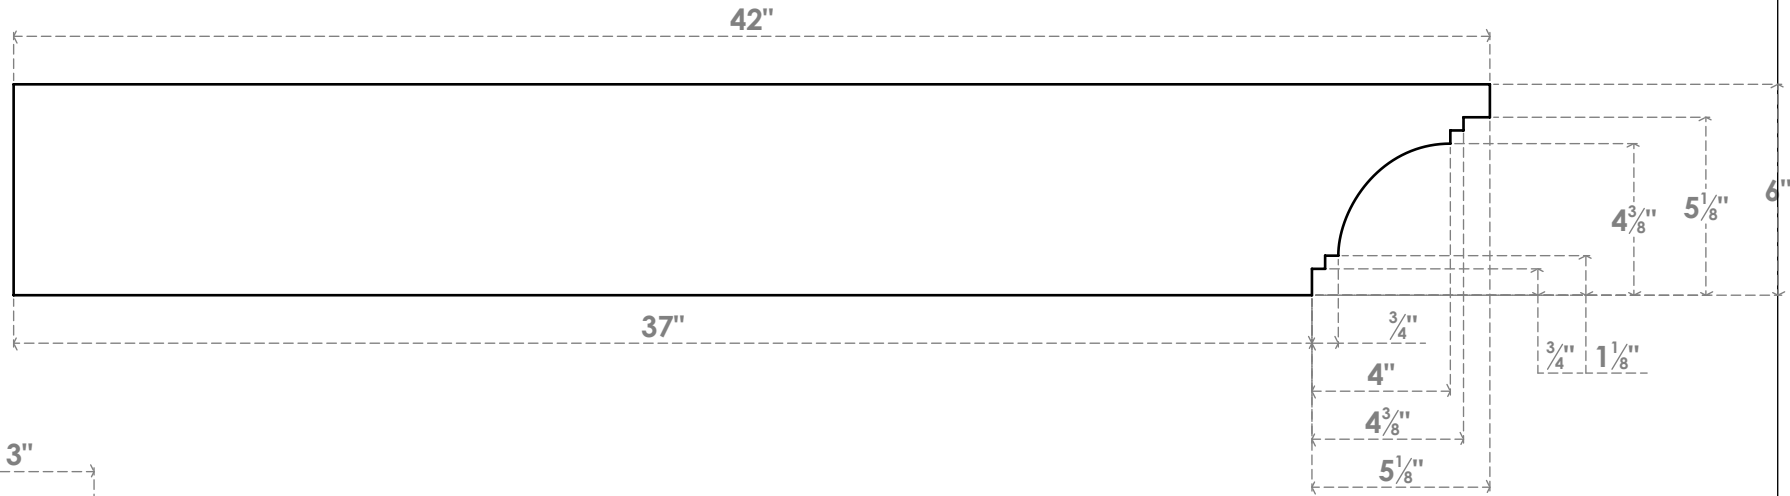

RFTP03X06X42PEC

3"W X 6"H X 42"L PESCADERO ARCHITECTURAL GRADE PVC RAFTER TAIL

SIDE PROFILE

FRONT PROFILE

ISOMETRIC

EKENA MILLWORK
 2300 WEST MAIN ST.
 CLARKSVILLE, TX 75426
 TOLL FREE: 866-607-0453
 WWW.EKENAMILLWORK.COM